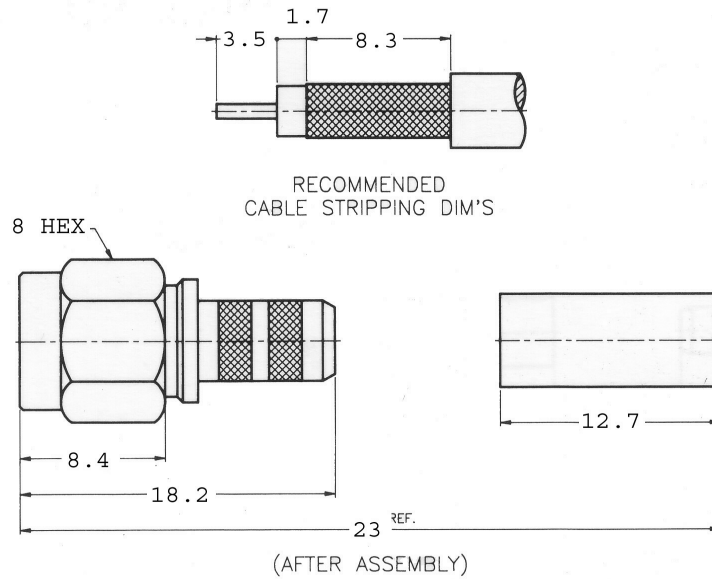

SMA Connectors

Crimp Type For Flexible Cable

Straight Crimp
Cable Plug

Cable: A= RG58/
U,141/U, 142/U

Cable: B=RG223/
U

"A" P/N: 910A204F

"B" P/N: 910A204P

Crimp Type For Flexible Cable

Straight Crimp
Cable Plug

Captive Contact
Cable: RG174/
U, 188/U, 316/U

P/N: 910A204M