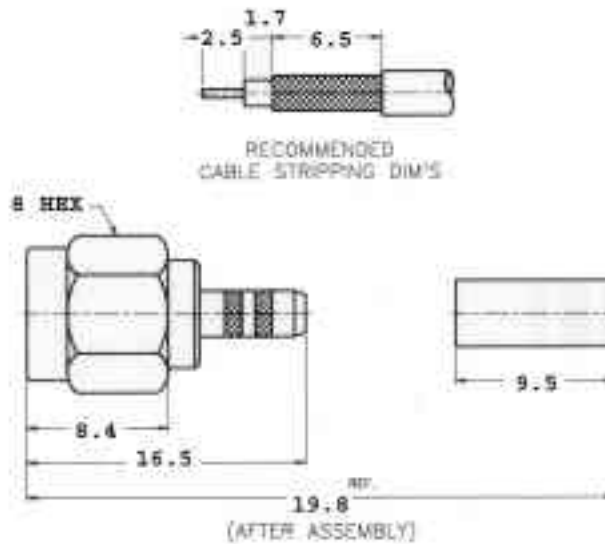

SMA Connectors

Crimp Type For Flexible Cable

Straight Crimp
Cable Plug

Cable: A= RG58/
U,141/U, 142/U

Cable: B=RG223/
U

"A" P/N: 910A204F

"B" P/N: 910A204P

Crimp Type For Flexible Cable

Straight Crimp
Cable Plug

Captive Contact
Cable: RG174/
U, 188/U, 316/U

P/N: 910A204M