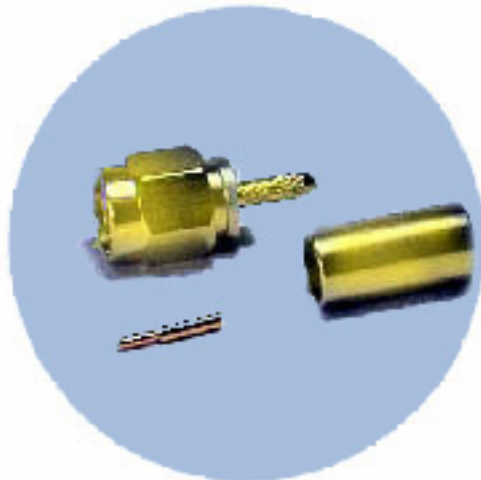

SMA Connectors

Crimp Type For Flexible Cable

Straight Crimp
Cable Plug

Cable: A= RG58/
U,141/U, 142/U

Cable: B=RG223/
U

"A" P/N: 910A204F

"B" P/N: 910A204P

Crimp Type For Flexible Cable

Straight Crimp
Cable Plug

Captive Contact
Cable: RG174/
U, 188/U, 316/U

P/N: 910A204M